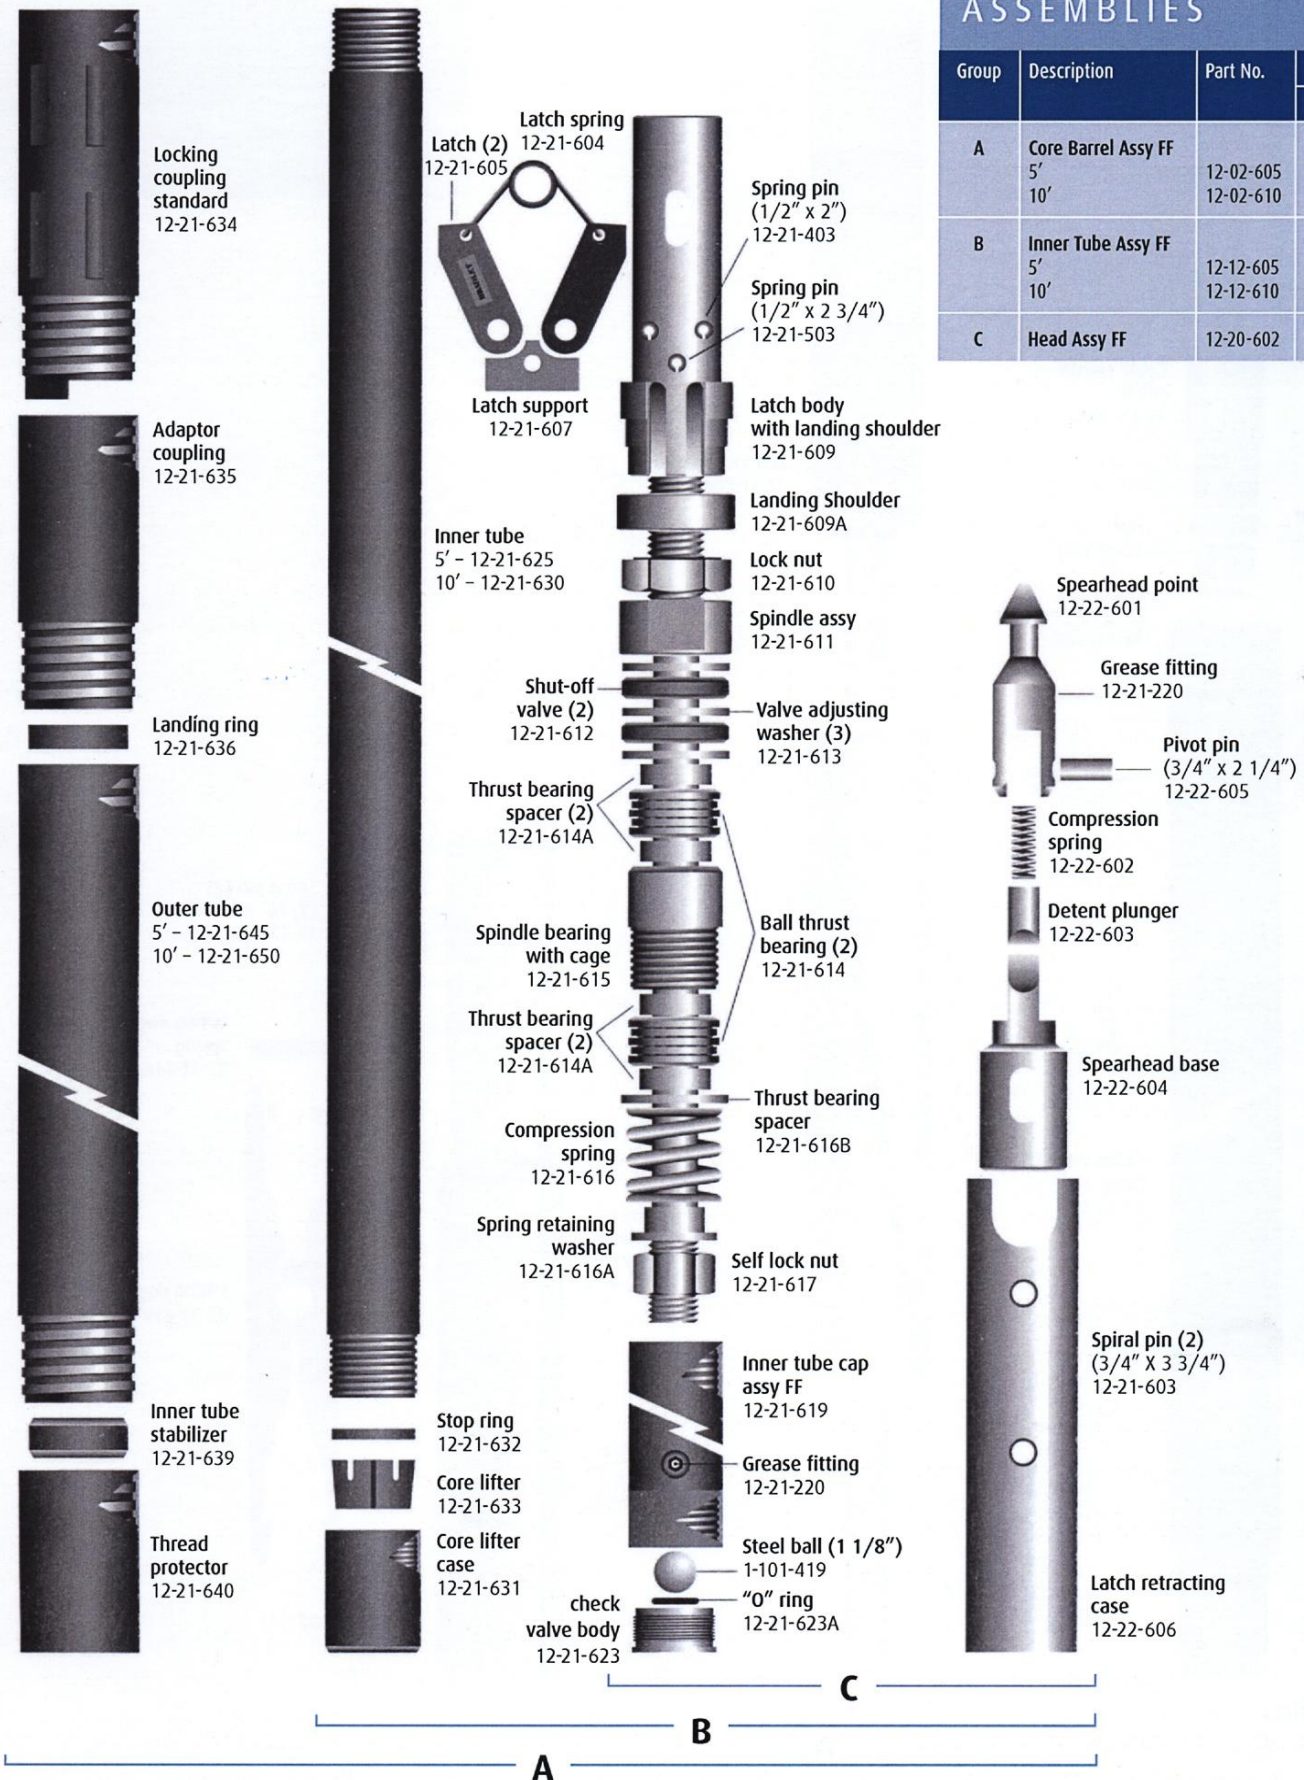

# Wireline Core Barrel "Knuckle Head"

Size: P W/L

## ASSEMBLIES

Group	Description	Part No.	Weight	
			lb	kg
A	Core Barrel Assy FF 5' - 10'	12-02-605	232.00	104.8
		12-02-610	325.00	147.2
B	Inner Tube Assy FF 5' - 10'	12-12-605	116.00	52.4
		12-12-610	142.00	64.4
C	Head Assy FF	12-20-602	87.45	39.7

# Wireline Overshot "Knuckle Head"

Size: P W/L

## ASSEMBLIES

Group	Description	Part No.	Weight	
			lb	kg
A	Overshot Assembly	12-32-600	93.15	42.3
B	Cable Swivel	12-31-621	4.40	2.0

Assemblies

A