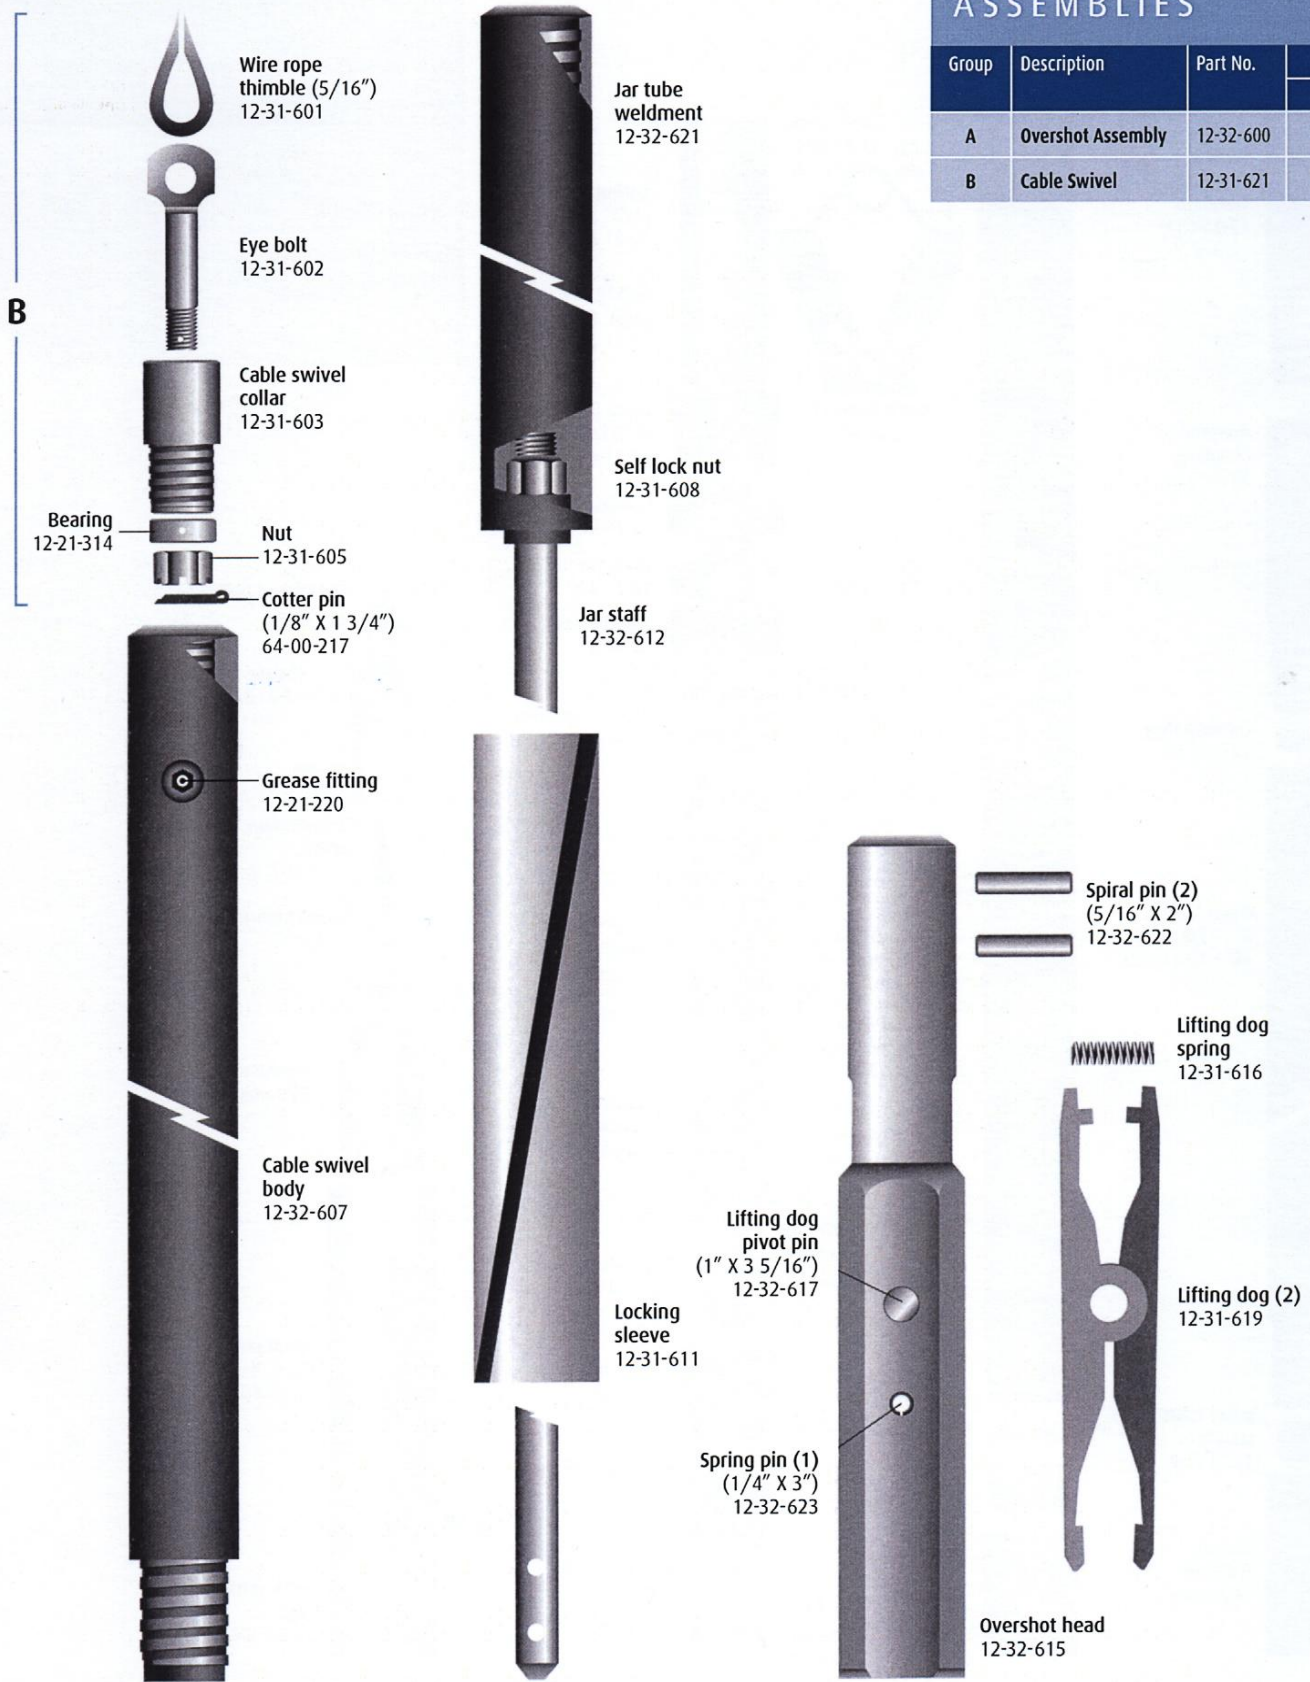

Wireline Overshot "Knuckle Head"

Size: P W/L

ASSEMBLIES

Group	Description	Part No.	Weight	
			lb	kg
A	Overshot Assembly	12-32-600	93.15	42.3
B	Cable Swivel	12-31-621	4.40	2.0

Assemblies

A