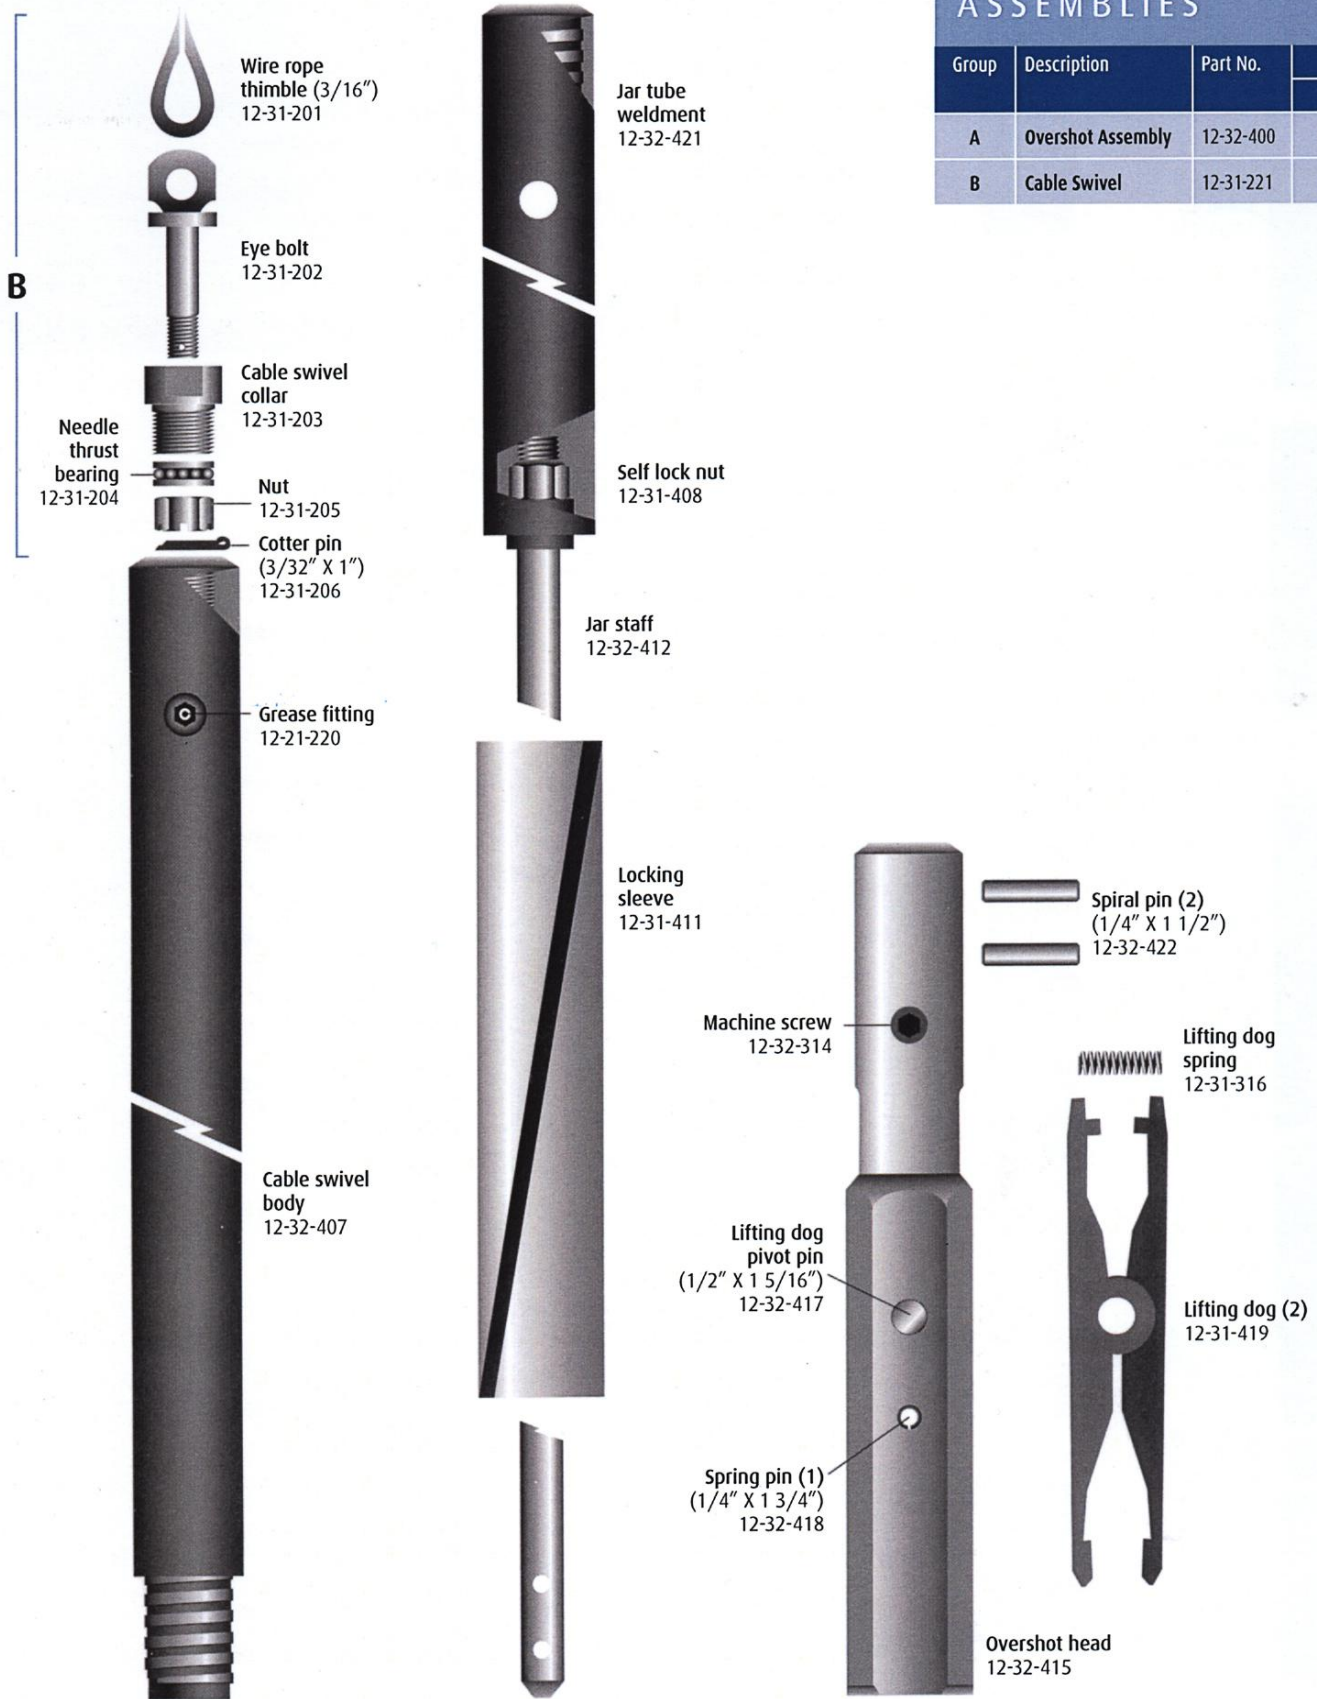

Wireline Core Barrel "Knuckle Head"

Size: N W/L

ASSEMBLIES

Group	Description	Part No.	Weight	
			lb	kg
A	Core Barrel Assy FF	12-02-405	89.70	40.7
		12-02-410	138.00	62.4
B	Inner Tube Assy FF	12-12-405	34.40	15.6
		12-12-410	47.00	21.3
C	Head Assy FF	12-20-402	20.13	9.1

Wireline Overshot "Knuckle Head"

Size: N W/L

ASSEMBLIES

Group	Description	Part No.	Weight	
			lb	kg
A	Overshot Assembly	12-32-400	35.35	16.0
B	Cable Swivel	12-31-221	0.56	0.2

Assemblies

A