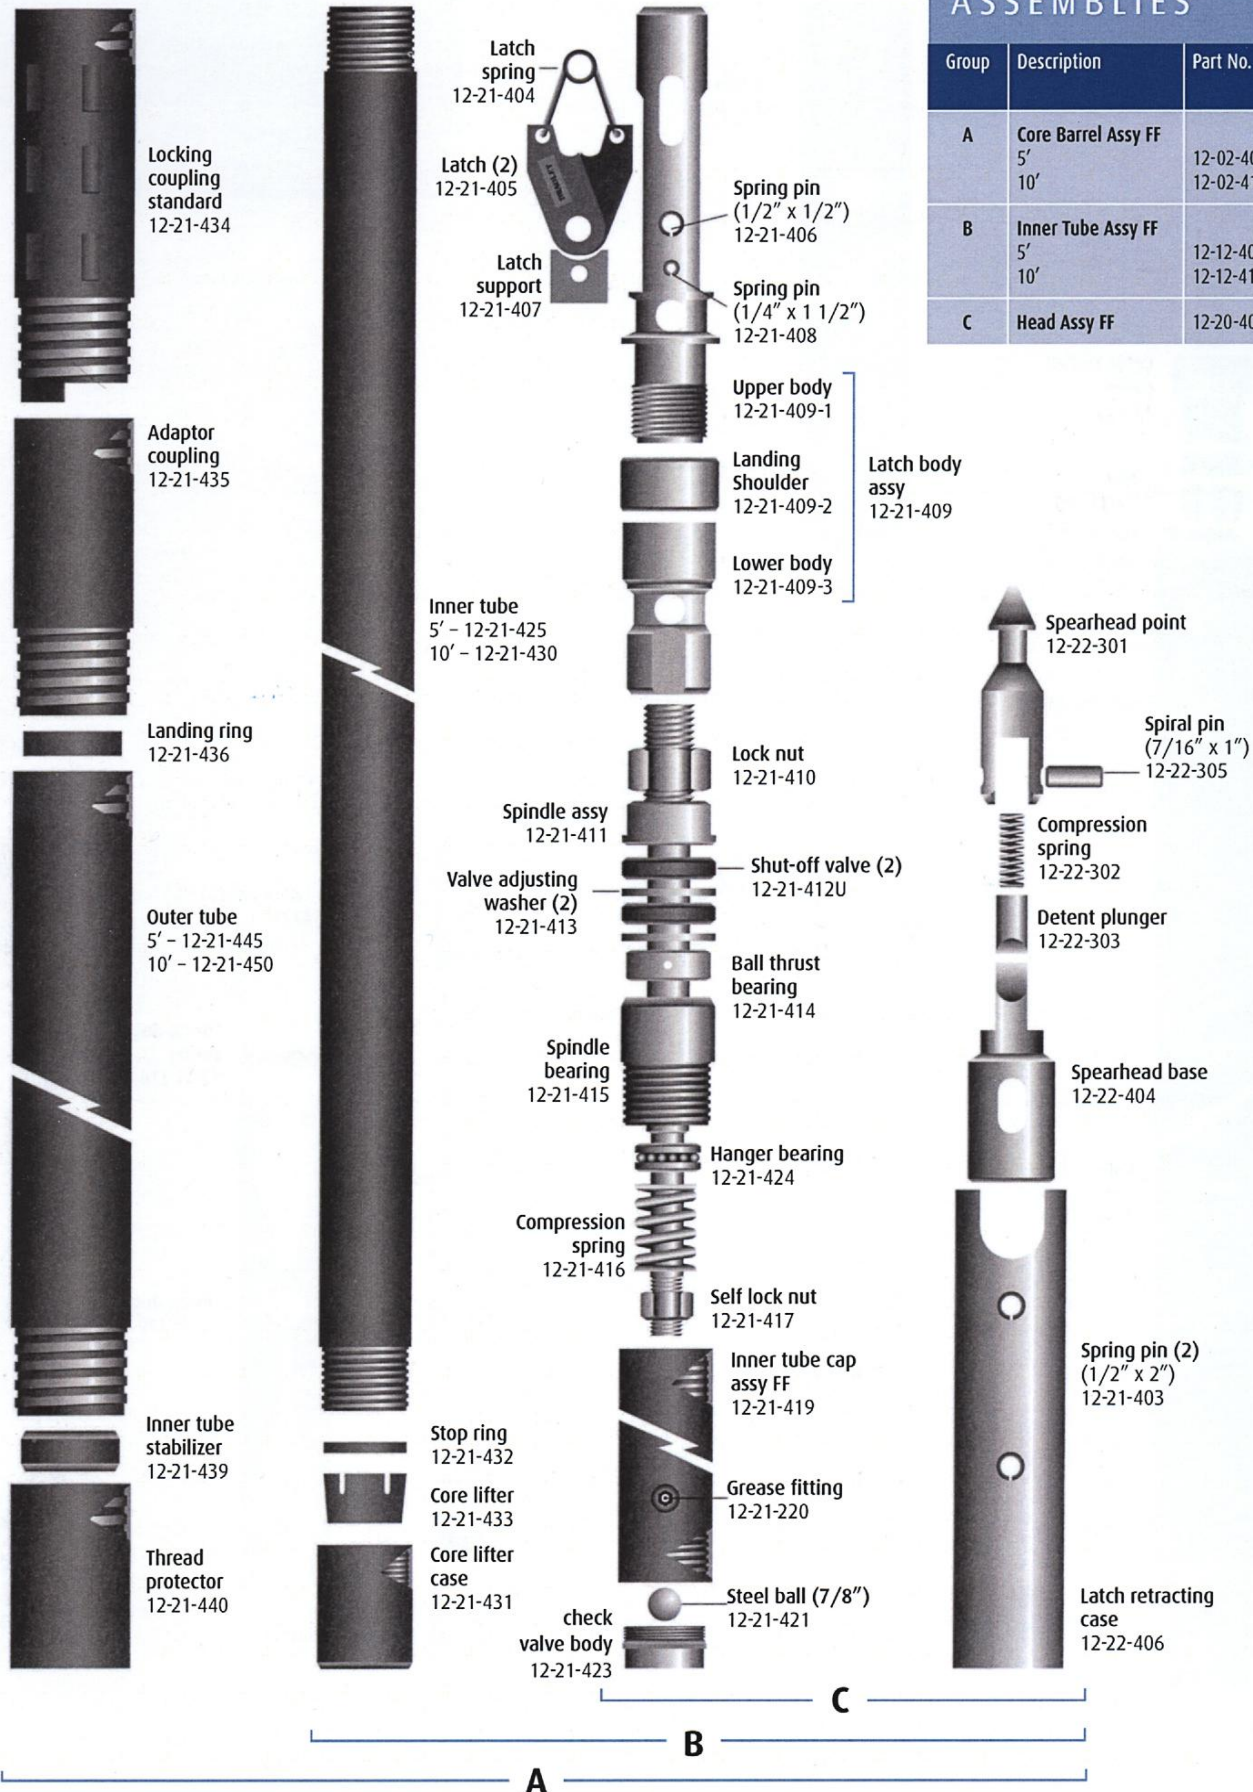

Wireline Core Barrel "Knuckle Head"

Size: N W/L

ASSEMBLIES

Group	Description	Part No.	Weight	
			lb	kg
A	Core Barrel Assy FF	12-02-405	89.70	40.7
		12-02-410	138.00	62.4
B	Inner Tube Assy FF	12-12-405	34.40	15.6
		12-12-410	47.00	21.3
C	Head Assy FF	12-20-402	20.13	9.1

Wireline Overshot "Knuckle Head"

Size: N W/L

ASSEMBLIES

Group	Description	Part No.	Weight	
			lb	kg
A	Overshot Assembly	12-32-400	35.35	16.0
B	Cable Swivel	12-31-221	0.56	0.2

Assemblies

A