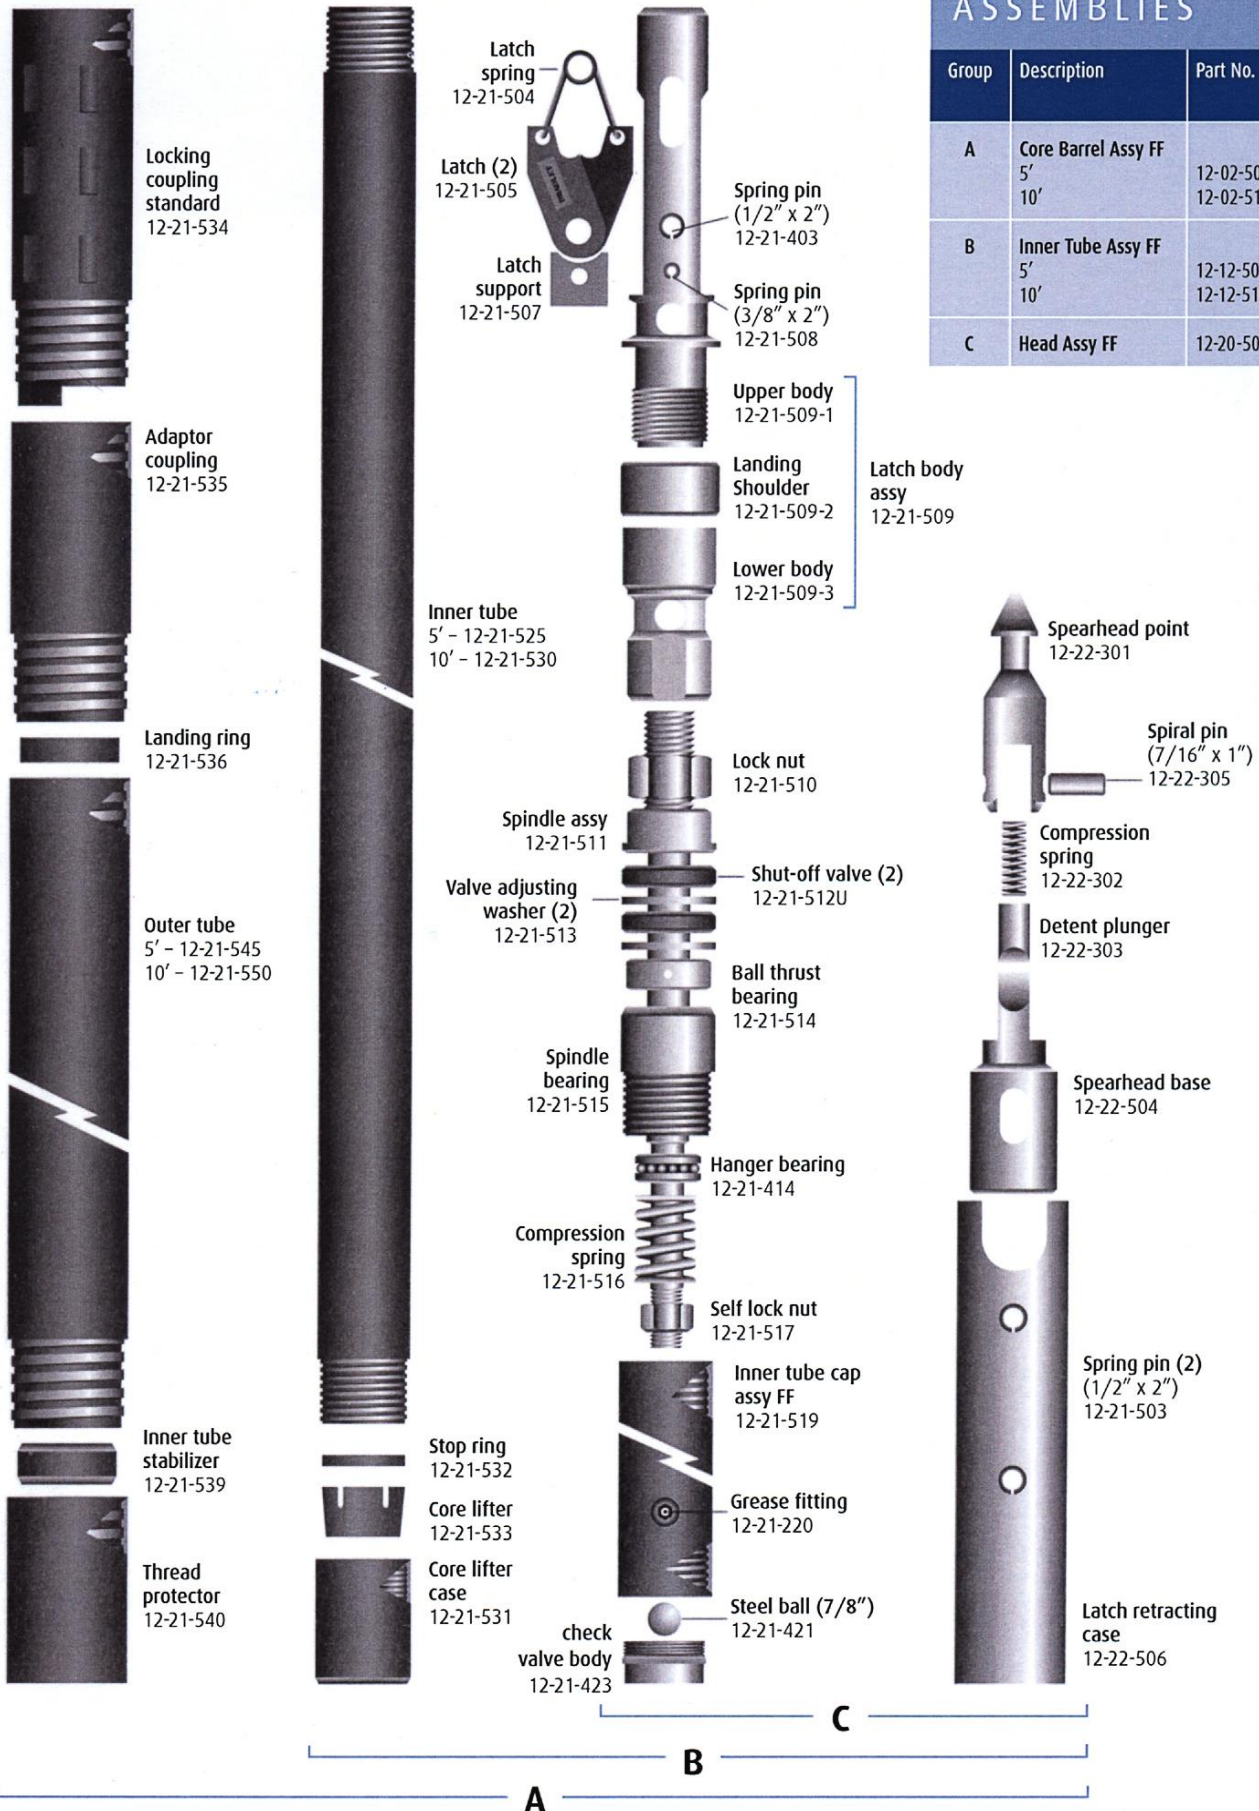

Wireline Core Barrel "Knuckle Head"

Size: H W/L

ASSEMBLIES

Group	Description	Part No.	Weight	
			lb	kg
A	Core Barrel Assy FF 5' - 10'	12-02-505	145.00	65.9
		12-02-510	214.50	97.2
B	Inner Tube Assy FF 5' - 10'	12-12-505	60.50	27.4
		12-12-510	79.00	35.8
C	Head Assy FF	12-20-502	41.25	18.7

Wireline Overshot "Knuckle Head"

Size: H W/L

ASSEMBLIES

Group	Description	Part No.	Weight	
			lb	kg
A	Overshot Assembly	12-32-500	38.60	17.5
B	Cable Swivel	12-31-221	0.56	0.2

Assemblies

A