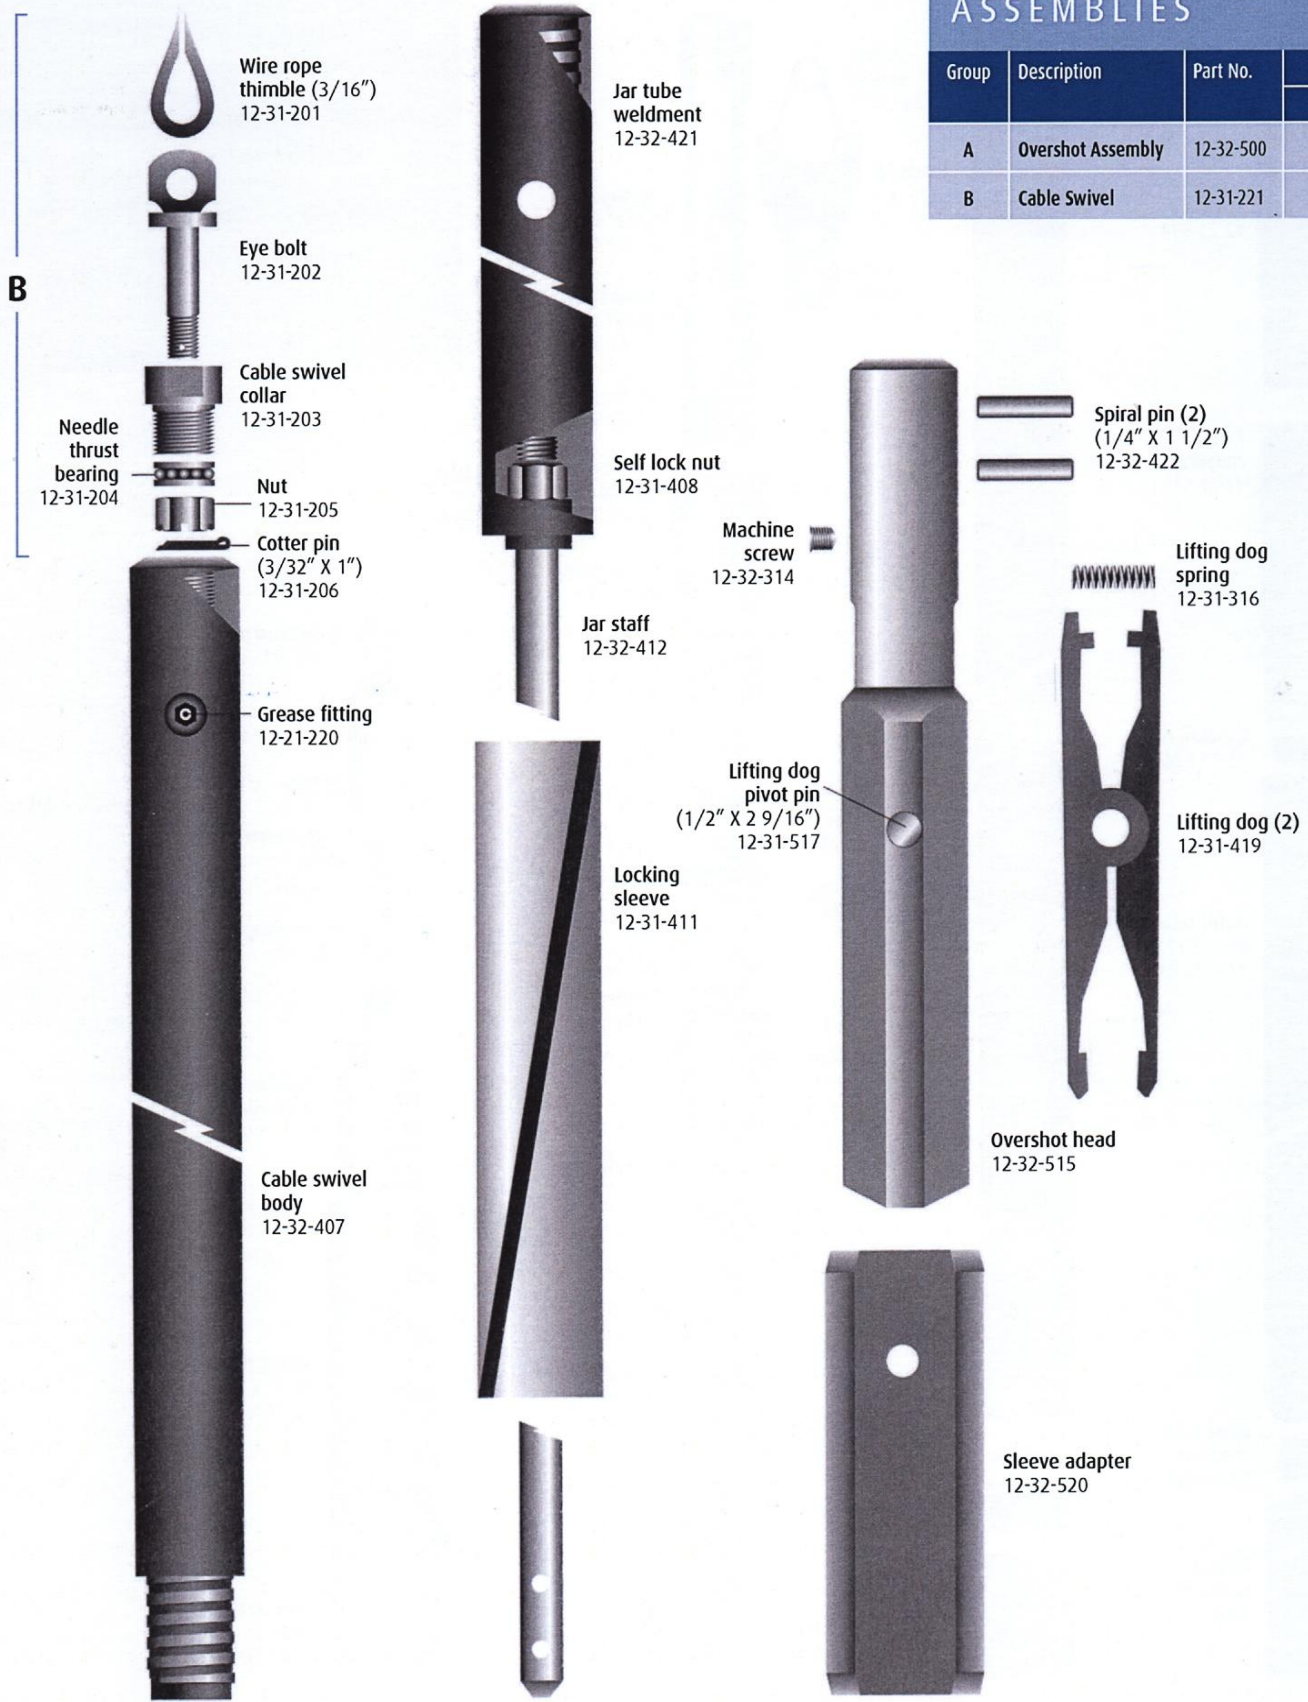

Wireline Core Barrel "Knuckle Head"

Size: H W/L

ASSEMBLIES

Group	Description	Part No.	Weight	
			lb	kg
A	Core Barrel Assy FF 5' - 10'	12-02-505	145.00	65.9
		12-02-510	214.50	97.2
B	Inner Tube Assy FF 5' - 10'	12-12-505	60.50	27.4
		12-12-510	79.00	35.8
C	Head Assy FF	12-20-502	41.25	18.7

Wireline Overshot "Knuckle Head"

Size: H W/L

ASSEMBLIES

Group	Description	Part No.	Weight	
			lb	kg
A	Overshot Assembly	12-32-500	38.60	17.5
B	Cable Swivel	12-31-221	0.56	0.2

Assemblies

A