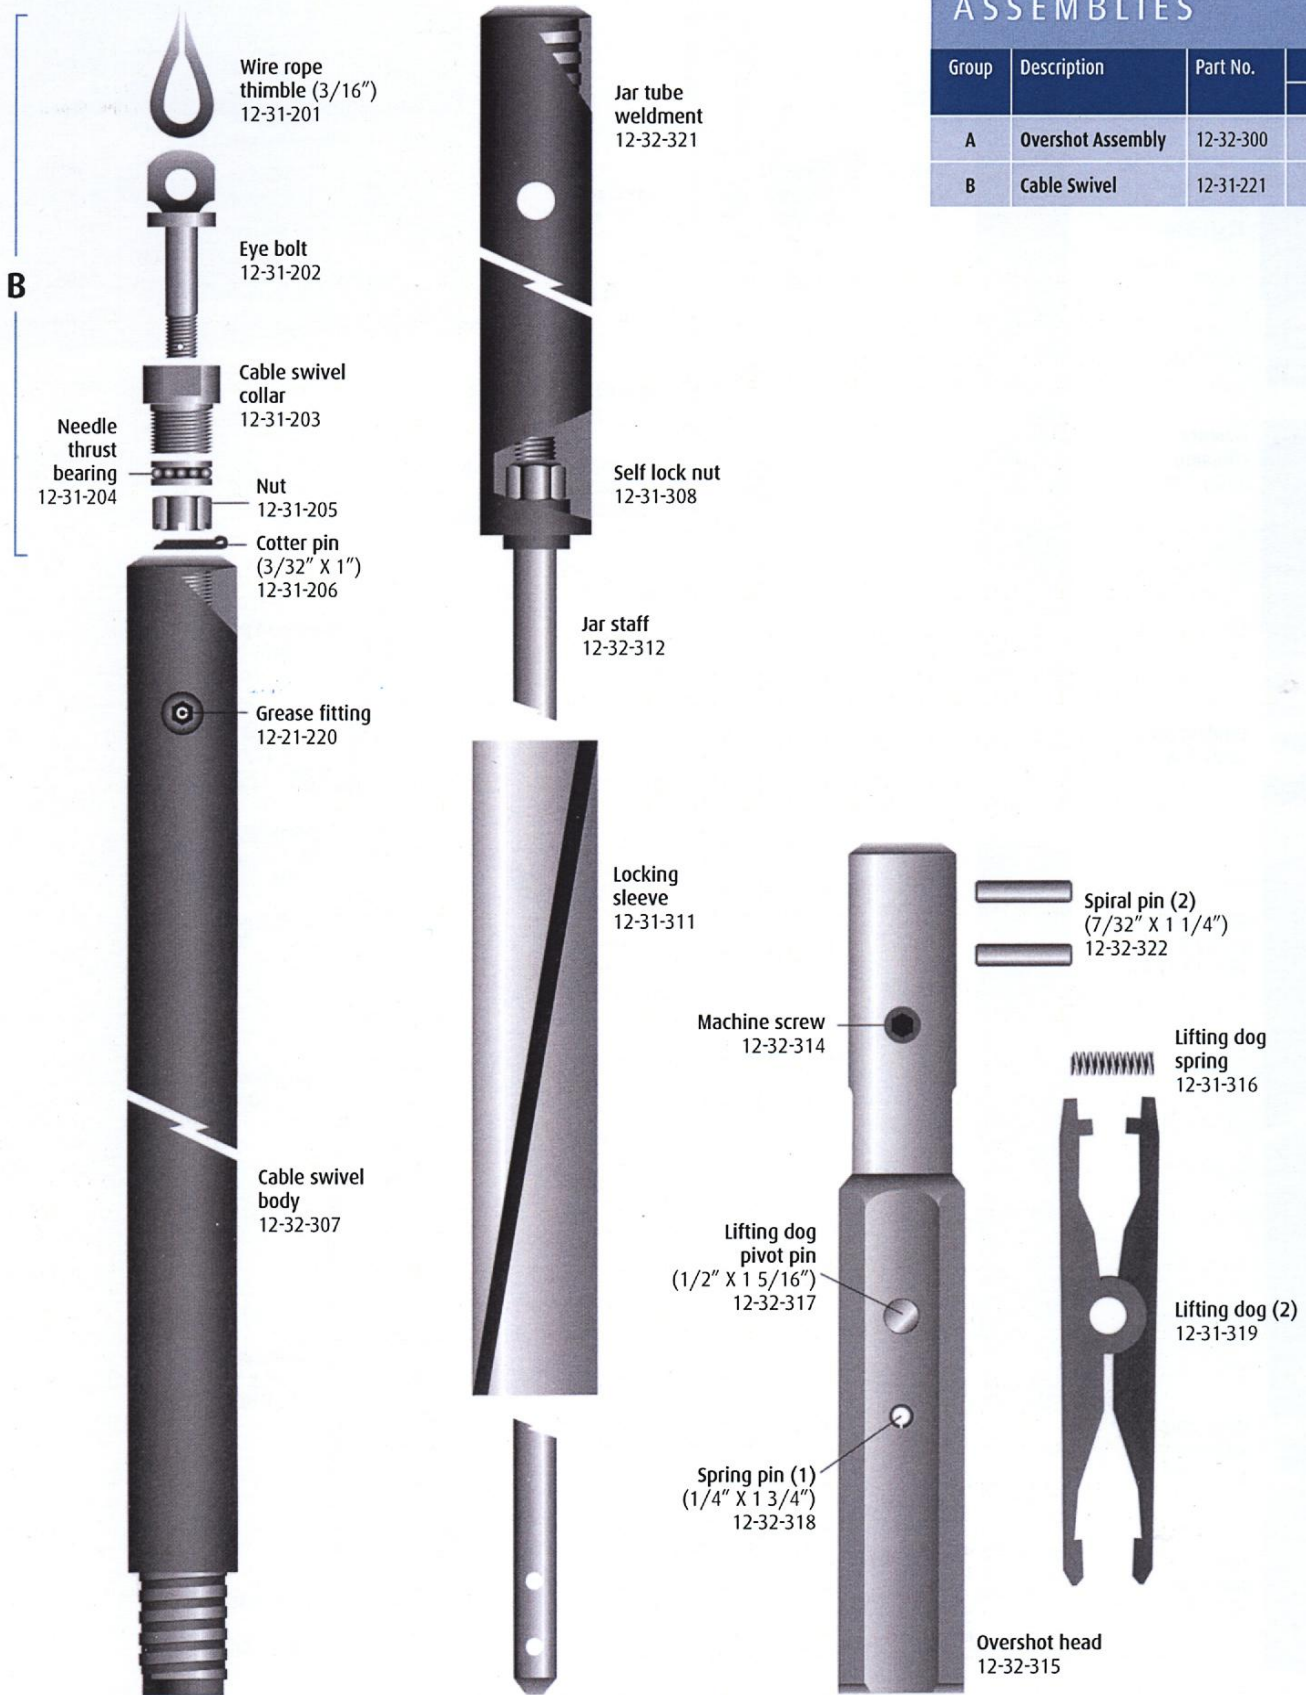

# Wireline Core Barrel "Knuckle Head"

Size: B W/L

## ASSEMBLIES

Group	Description	Part No.	Weight	
			lb	kg
A	Core Barrel Assy FF	12-02-305	54.00	24.5
		12-02-310	90.00	40.8
B	Inner Tube Assy FF	12-12-305	21.00	9.5
		12-12-310	28.00	12.7
C	Head Assy FF	12-20-302	11.50	5.2

# Wireline Overshot "Knuckle Head"

Size: B W/L

## ASSEMBLIES

Group	Description	Part No.	Weight	
			lb	kg
A	Overshot Assembly	12-32-300	23.00	10.4
B	Cable Swivel	12-31-221	0.56	0.2

Assemblies

A