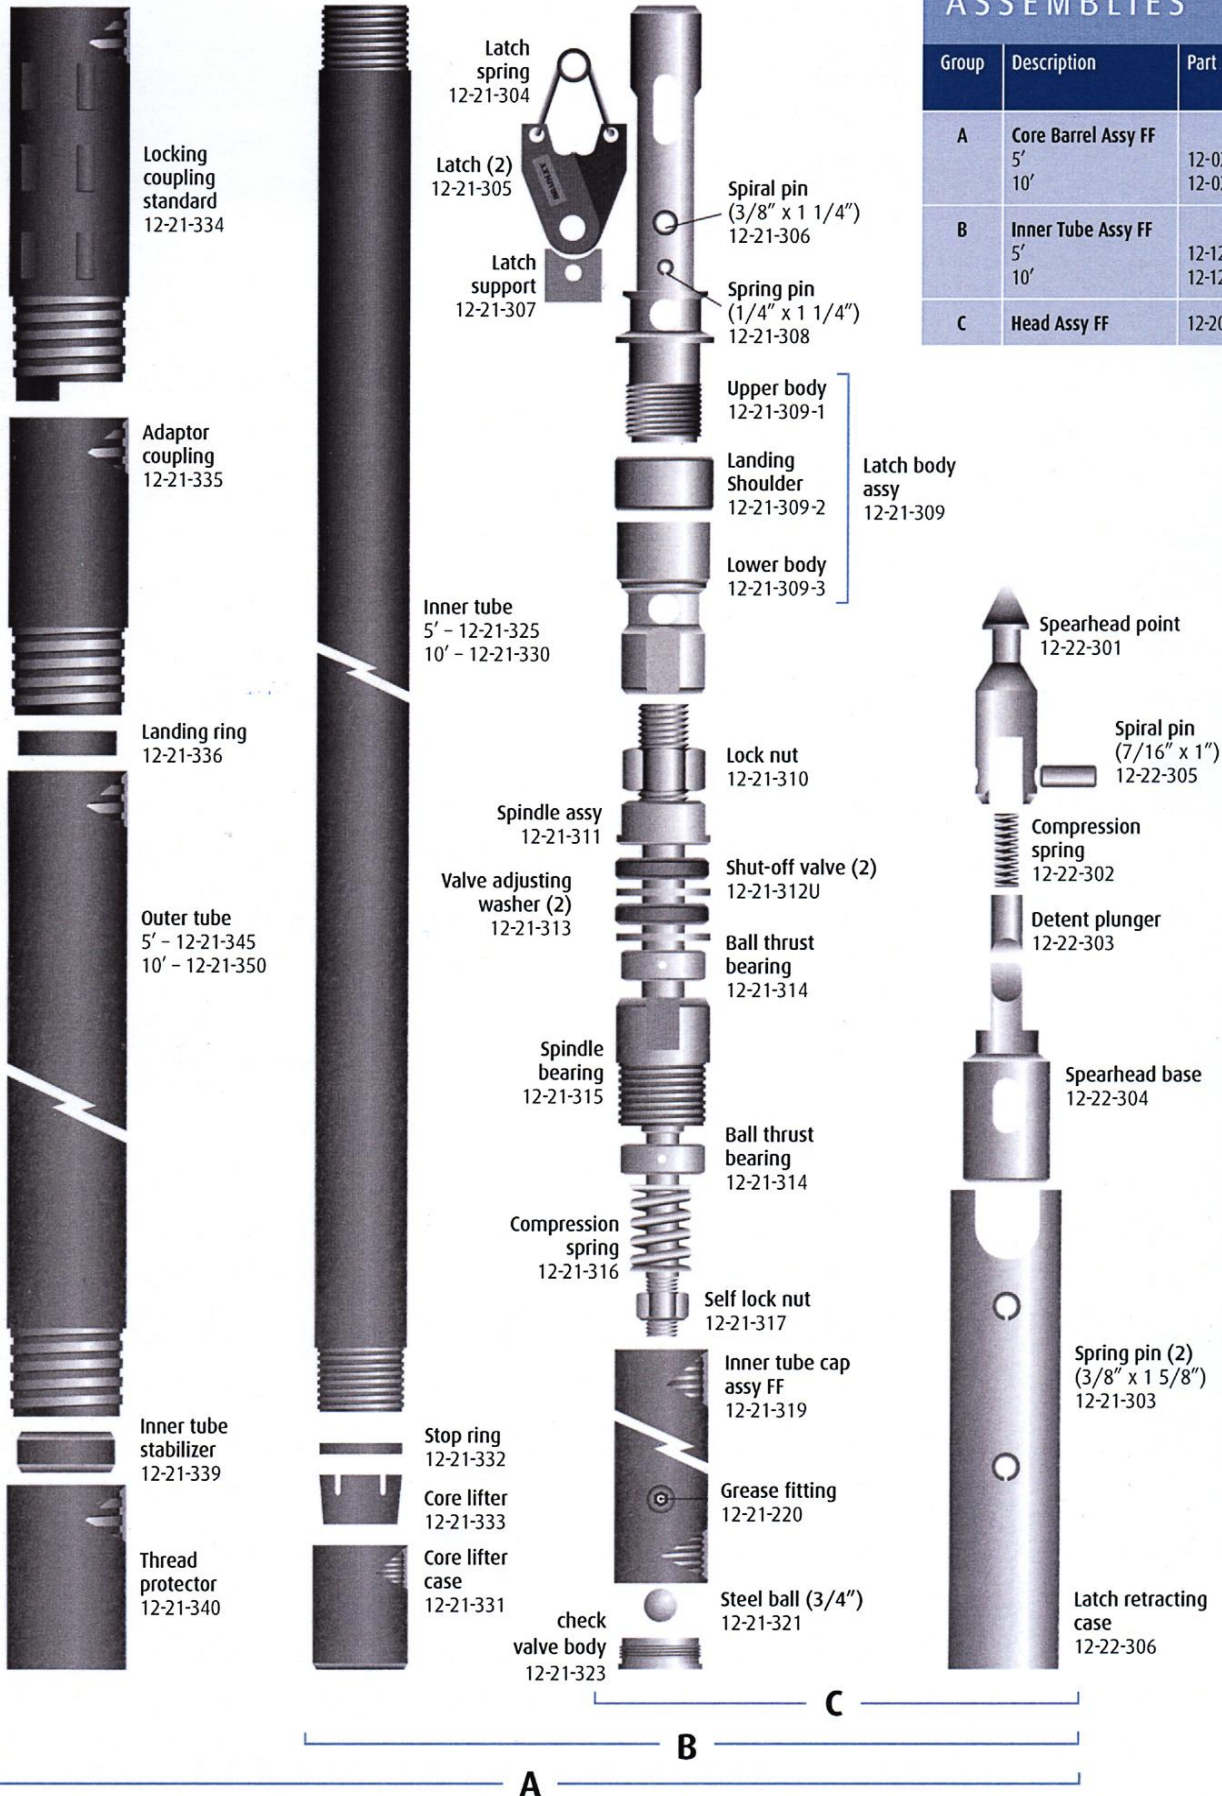

# Wireline Core Barrel "Knuckle Head"

Size: B W/L

## ASSEMBLIES

Group	Description	Part No.	Weight	
			lb	kg
A	Core Barrel Assy FF	12-02-305	54.00	24.5
		12-02-310	90.00	40.8
B	Inner Tube Assy FF	12-12-305	21.00	9.5
		12-12-310	28.00	12.7
C	Head Assy FF	12-20-302	11.50	5.2

# Wireline Overshot "Knuckle Head"

Size: B W/L

## ASSEMBLIES

Group	Description	Part No.	Weight	
			lb	kg
A	Overshot Assembly	12-32-300	23.00	10.4
B	Cable Swivel	12-31-221	0.56	0.2

Assemblies

A